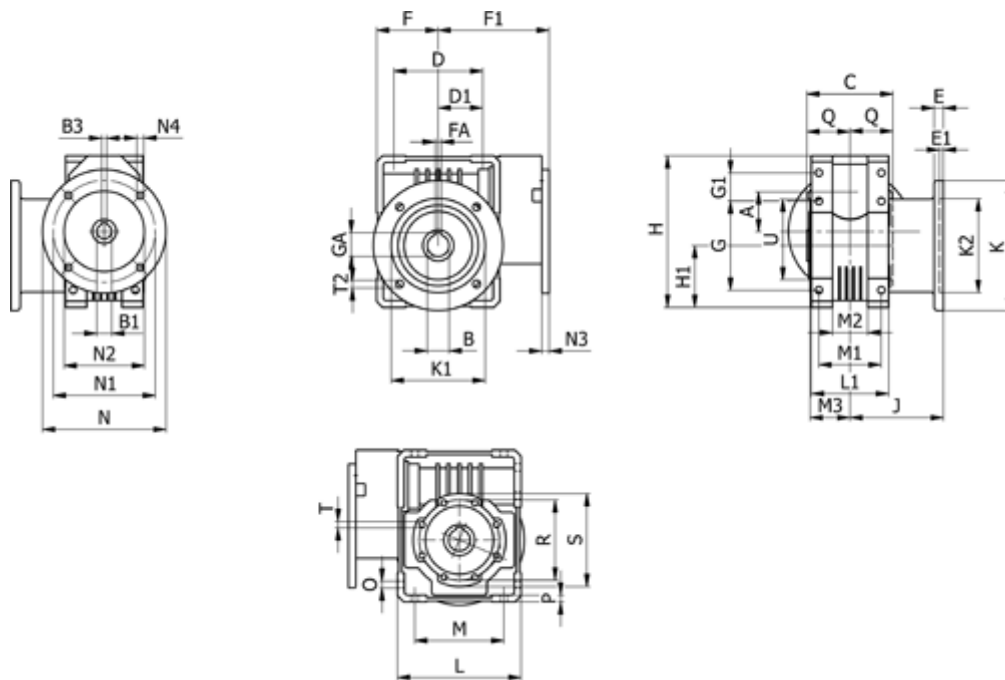

Article number: 392106303642010

Description: Worm gear
WR 63-UF2-36-63B5, without lubrication

Measures

A = 62.17	E = 11	H = 182.5	M = 102	N4 = M8x10	U = 75
B = 25	E1 = 5	H1 = 72.5	M1 = 115	O = 9.0	
B1 E7 = 14	F = 73	J = 116.0	M2 = 95	P = 8	
B2 = 16.3	F1 = 134	K = 180	M3 = 10	Q = 35	
B3 H9 = 5	FA = 8	K1 = 150	N = 140	R = 90	
C = 120	G = 102	K2 = 115	N1 = 130	S = 105	
D = 102.0	G1 = 37.5	L = 53	N2 = 110	T = M8x14	
D1 = 51.0	GA = 28.3	L1 = 102	N3 = 11.0	T2 = 11.0	